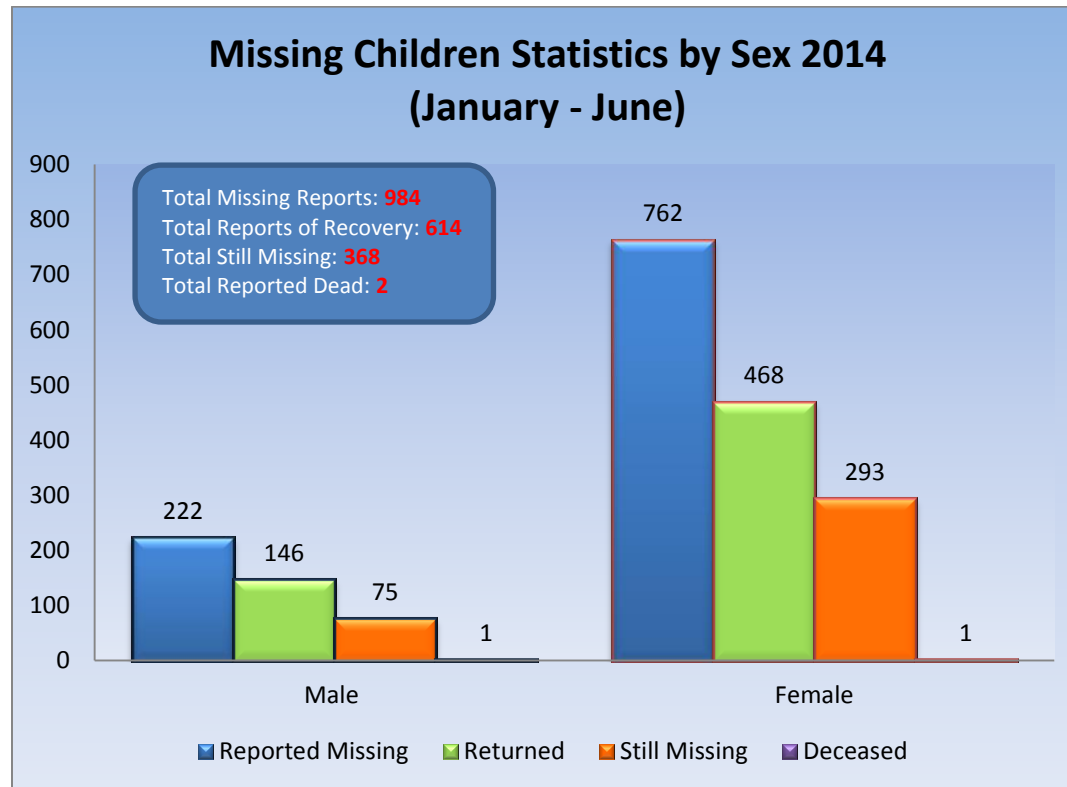

Missing Children Statistics by Sex (January - June 2014) (Preliminary)

Month	Reported Missing			Returned			Still Missing			Deceased		
	Total	Male	Female	Total	Male	Female	Total	Male	Female	Total	Male	Female
January	138	30	108	84	20	64	54	10	44	0	0	0
February	186	53	133	106	29	77	78	23	55	2	1	1
March	178	46	132	116	31	85	62	15	47	0	0	0
April	154	25	129	106	16	90	48	9	39	0	0	0
May	163	30	133	108	22	86	55	8	47	0	0	0
June	165	38	127	94	28	66	71	10	61	0	0	0
	984	222	762	614	146	468	368	75	293	2	1	1

Source: Office of the Children's Registry & Missing Person Monitoring Unit

Source: Office of the Children's Registry & Missing Person Monitoring Unit